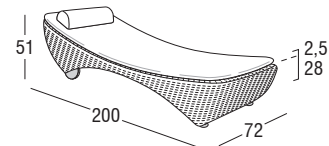

Design: Studio Balutto Associati
Product: Sunbed
Sizes: **cm 72x200x51h (29"x79"x20"h)**
seat **cm 28h (11"h)**
with cushion **cm 30,5h (12"h)**

FEATURES

Frame: Aluminum, polyester powder coated (Akzo Nobel).
Glides: Aluminum, colour chocolate with black PE protection
Wheels: Aluminum colour chocolate and outer ring in black rubber
Weaving: Sunloom (polyester-pvc)
Finishing: Chocolate
Seat cushion: Open cell in expanded polyurethane, draining

Net weight unit 21,5
Gross weight unit 26,9
Units per package 1
Package sizes cm 76x205x56h
Package volume m³ 0,88
Stackable NO

FINISHING

UV, marine environment, scratch resistant

Chocolate

WEAVING

UV-resistant